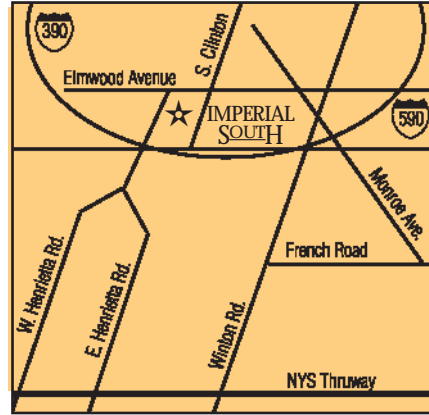

Brighton IMPERIAL SOUTH

*Colonial
charm at a
distinctive
address.*

Directions:

Located less than a block west from South Clinton Avenue on Elmwood Avenue, near Highland Park.

Brighton IMPERIAL SOUTH

1577 Elmwood Avenue
Rochester, New York 14620
Office: (585)271-8770
Fax: (585)271-8959
www.imperialsouth.com