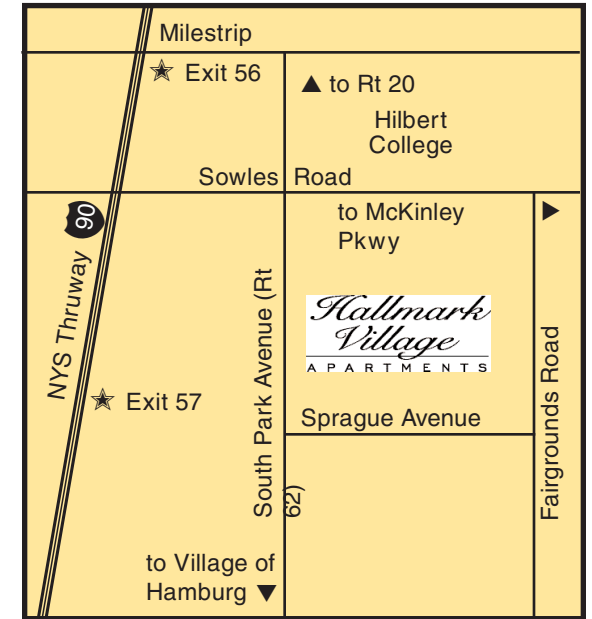

Hallmark Village

A P A R T M E N T S

*Come home
to the country.*

So conveniently located...home is never far away when you live at Hallmark Village.

This is a beautiful location — with a pool, manicured lawns and gardens, spacious one and two bedroom apartments, and many extras.

From the Thruway:
Get off at Exit 56. Turn right on Milestrip, and left on South Park. Proceed approximately 2 miles.

Hallmark Village

A P A R T M E N T S

5400 South Park Avenue
Hamburg, New York 14075

(716) 648-4972